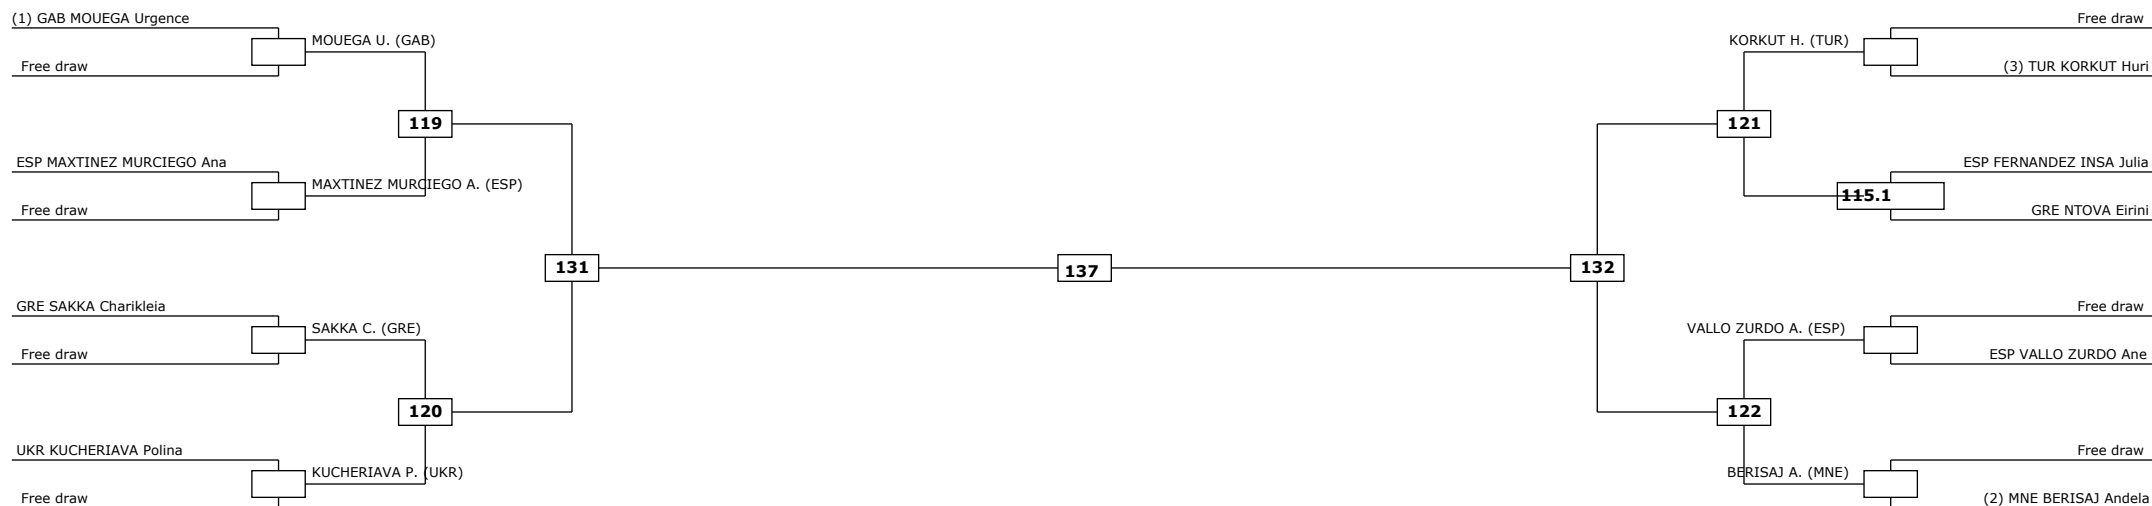

(DQB) Win by Disqualification for unspo
 R: Round

(1) BIH SARENAC Ivana

SARENAC I. (BIH)

Free draw

233

MNE VULAJ Aurora

224

(2) GER GOEBEL Laura

Classification

Fin. SARENAC Ivana BIH

LEGEND

(RSC) Win by Referee stop the contest

(WDR) Win by Withdrawal

(DQB) Win by Disqualification for unspo

(PTF) Win by final score

(DSQ) Win by Disqualification

R: Round

Classification

LEGEND

(RSC) Win by Referee stop the contest
(PTF) Win by final score

(WDR) Win by Withdrawal
(DSQ) Win by Disqualification

(DQB) Win by Disqualification for unspo
R: Round