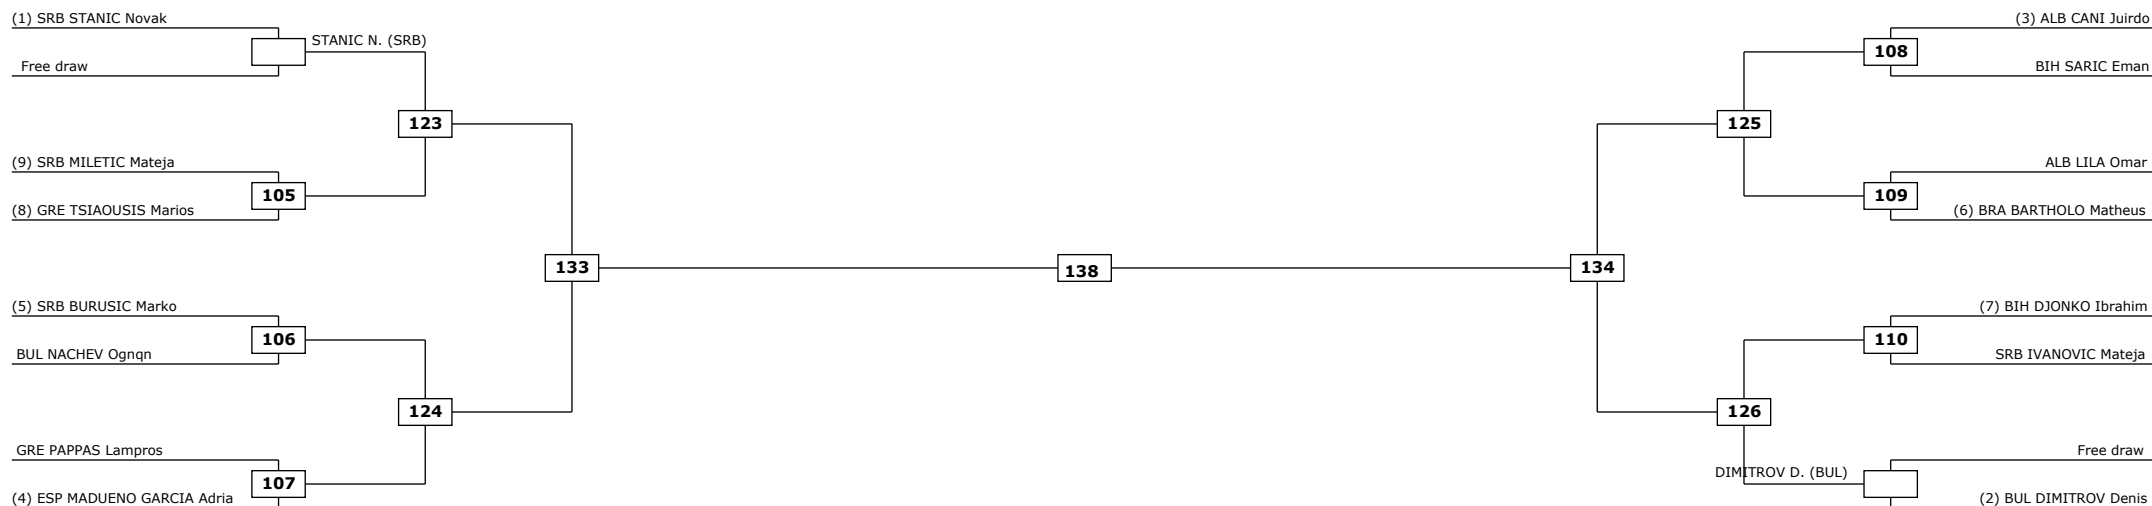

Classification

Classification

LEGEND

(RSC) Win by Referee stop the contest
(PTF) Win by final score

(WDR) Win by Withdrawal
(DSQ) Win by Disqualification

(DQB) Win by Disqualification for unspo
R: Round

Classification

LEGEND

(RSC) Win by Referee stop the contest
(PTF) Win by final score

(WDR) Win by Withdrawal
(DSQ) Win by Disqualification

(DQB) Win by Disqualification for unspo
R: Round

Classification

Classification

Classification

Classification

Classification

Classification

Classification

Classification

LEGEND

(RSC) Win by Referee stop the contest
 (PTF) Win by final score

(WDR) Win by Withdrawal
 (DSQ) Win by Disqualification

Classification

Fin. SARENAC Ivana BIH

LEGEND

(RSC) Win by Referee stop the contest

(WDR) Win by Withdrawal

(DQB) Win by Disqualification for unspo

(PTF) Win by final score

(DSQ) Win by Disqualification