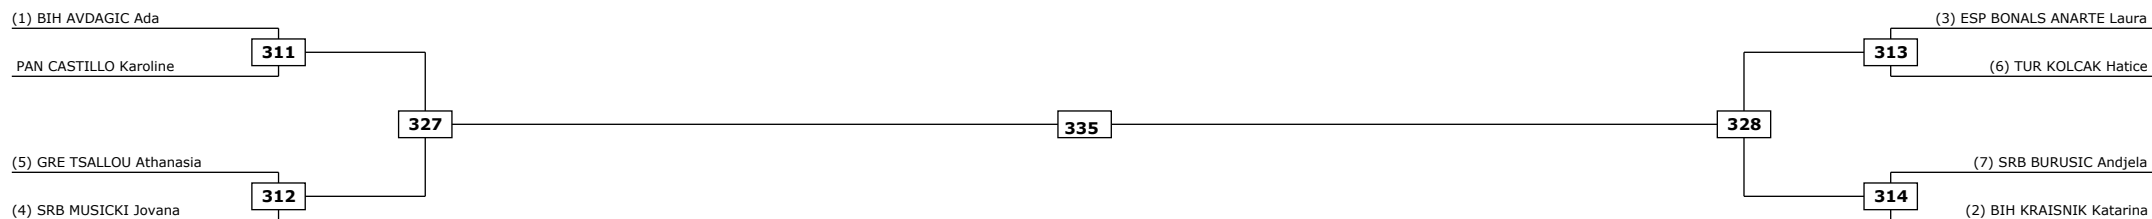

Classification

Classification

LEGEND

(RSC) Win by Referee stop the contest
(PTF) Win by final score

(WDR) Win by Withdrawal
(DSQ) Win by Disqualification

(DQB) Win by Disqualification for unspo
R: Round

Classification

LEGEND

(RSC) Win by Referee stop the contest
(PTF) Win by final score

(WDR) Win by Withdrawal
(DSQ) Win by Disqualification

(DQB) Win by Disqualification for unspo
R: Round

Classification

Classification

Classification

Classification

Classification

Classification

Classification

Classification

LEGEND

(RSC) Win by Referee stop the contest
 (PTF) Win by final score

(WDR) Win by Withdrawal
 (DSQ) Win by Disqualification