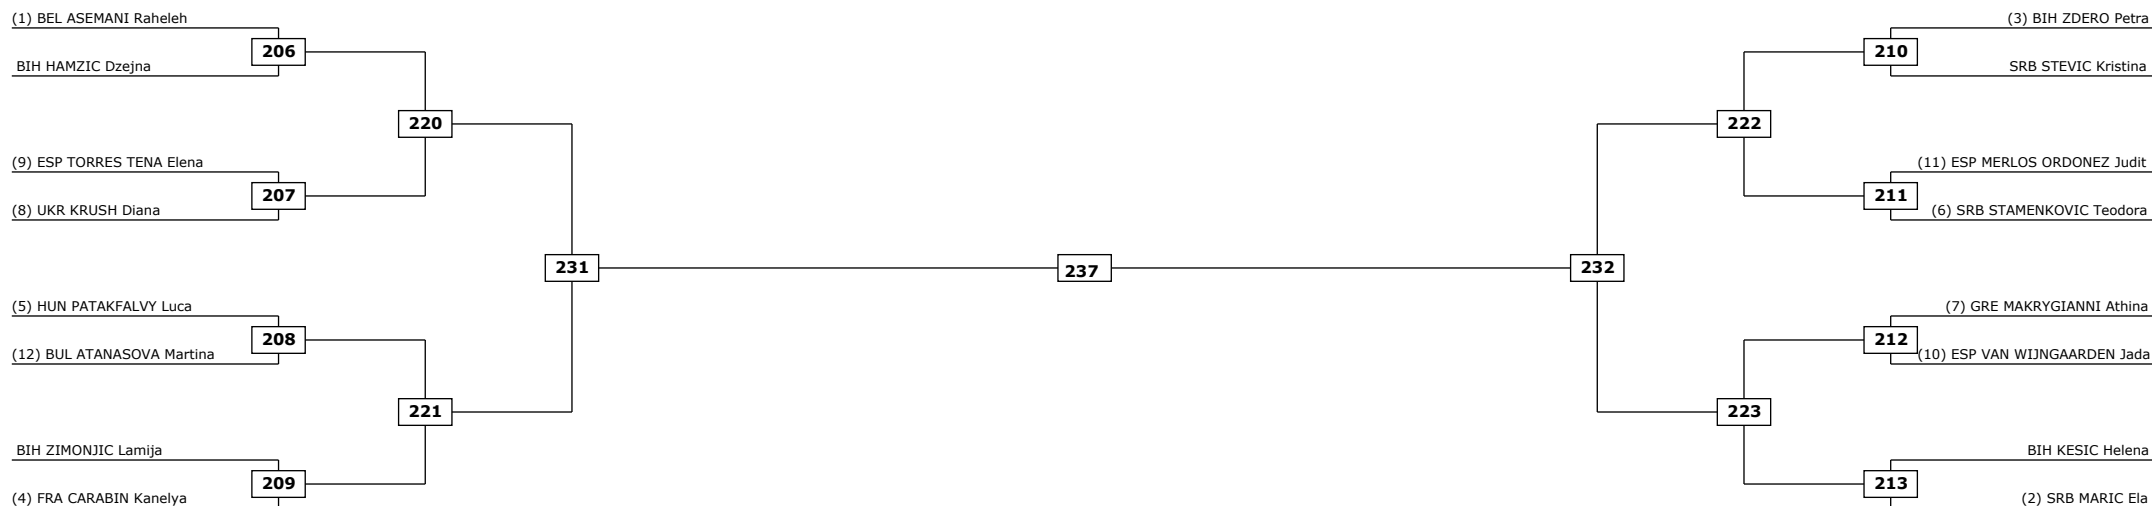

Classification

Classification

Classification

Classification

Classification

LEGEND

(RSC) Win by Referee stop the contest
 (PTF) Win by final score

(WDR) Win by Withdrawal
 (DSQ) Win by Disqualification

(DQB) Win by Disqualification for unspo
 R: Round

(1) BIH SARENAC Ivana

SARENAC I. (BIH)

Free draw

233

MNE VULAJ Aurora

224

(2) GER GOEBEL Laura