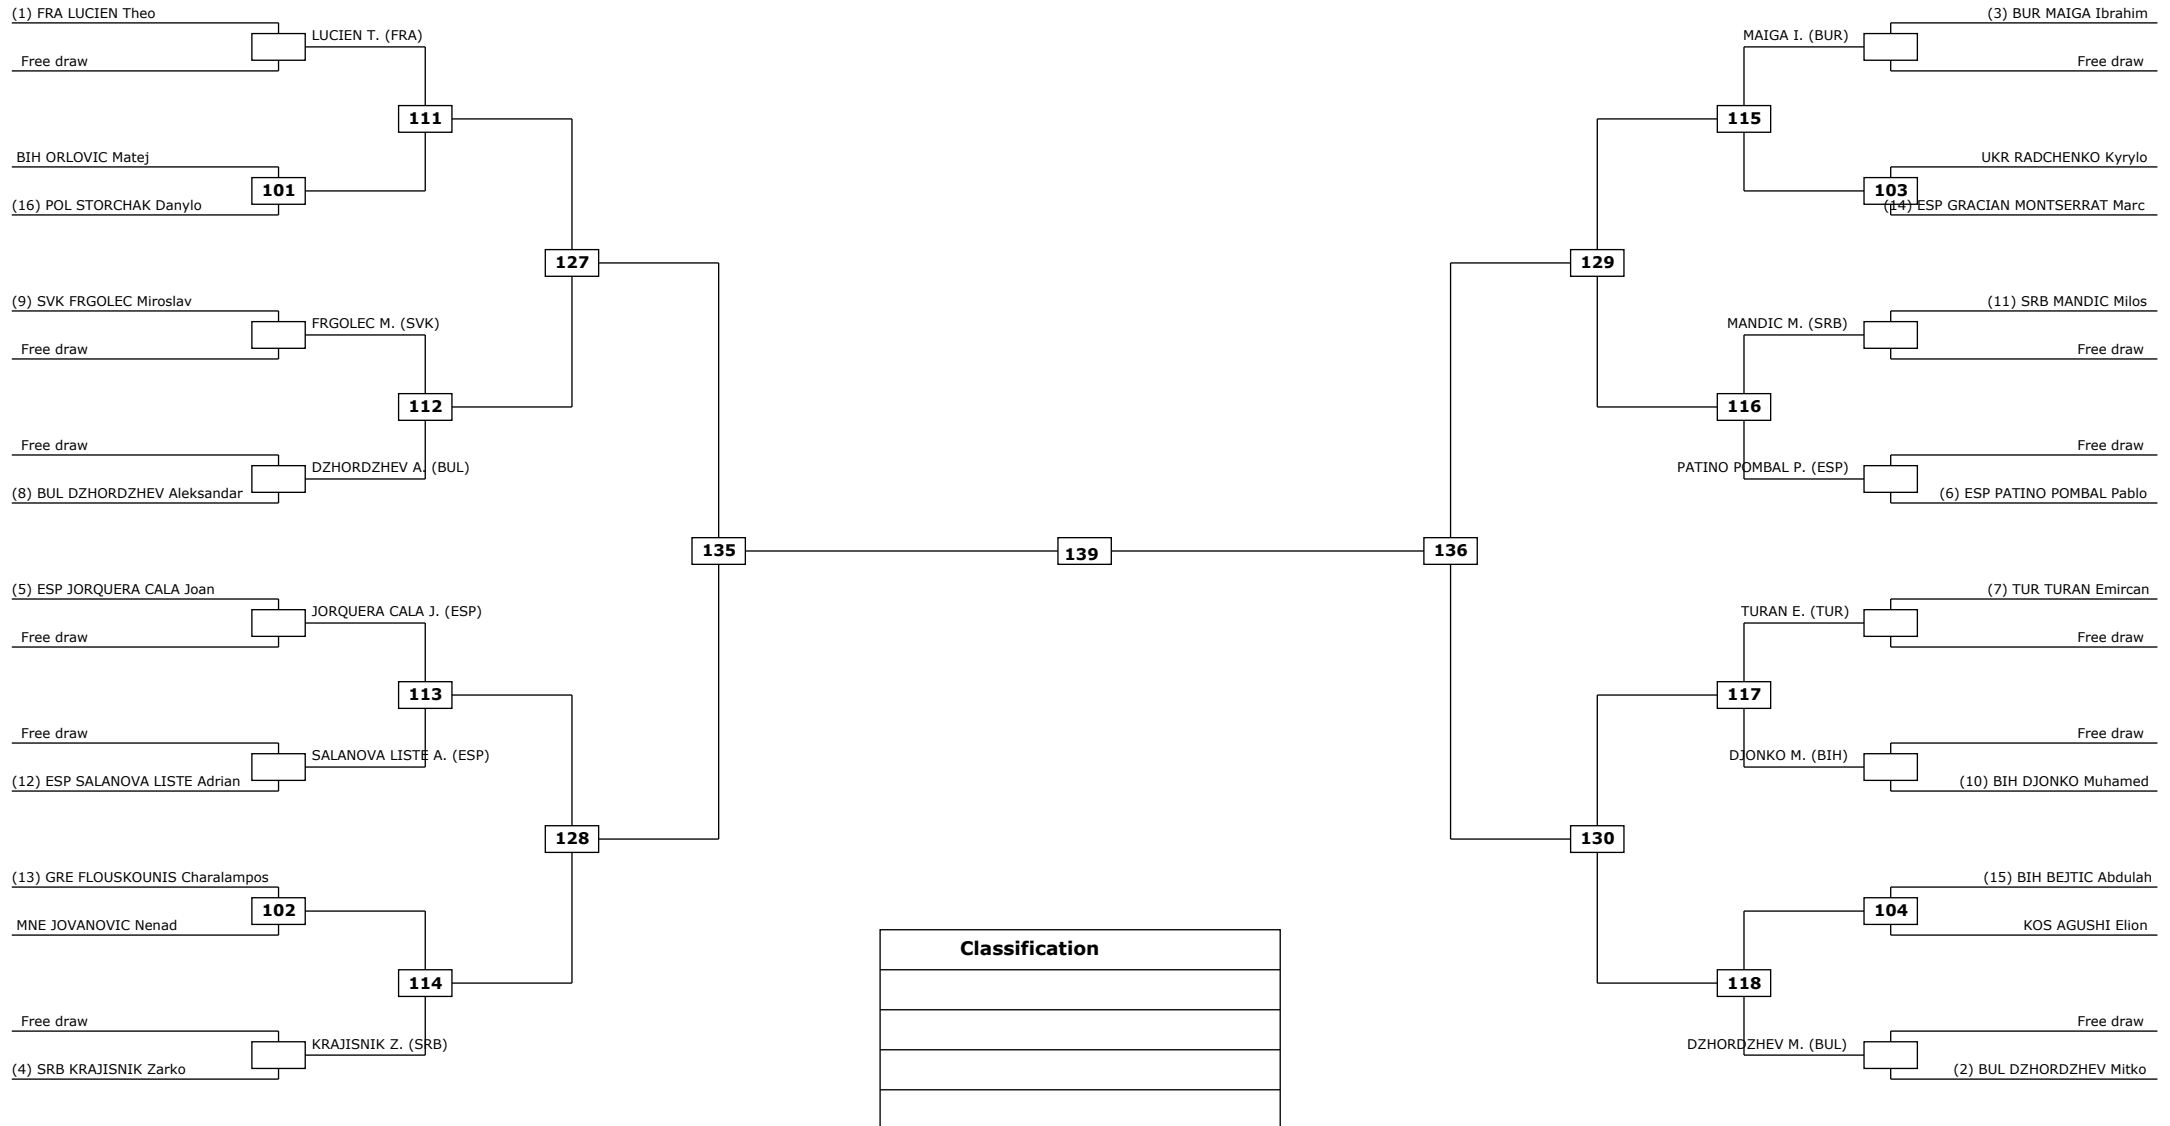

Classification

Classification

LEGEND

(RSC) Win by Referee stop the contest
(PTF) Win by final score

(WDR) Win by Withdrawal
(DSQ) Win by Disqualification

(DQB) Win by Disqualification for unspo
R: Round

Classification

LEGEND

(RSC) Win by Referee stop the contest
(PTF) Win by final score

(WDR) Win by Withdrawal
(DSQ) Win by Disqualification

(DQB) Win by Disqualification for unspo
R: Round

Classification

Classification

Classification

(DQB) Win by Disqualification for unspo
 R: Round

(1) BIH SARENAC Ivana

SARENAC I. (BIH)

Free draw

233

MNE VULAJ Aurora

224

(2) GER GOEBEL Laura

R: Round

Classification

LEGEND

(RSC) Win by Referee stop the contest
(PTF) Win by final score

(WDR) Win by Withdrawal
(DSQ) Win by Disqualification

(DQB) Win by Disqualification for unspo
R: Round