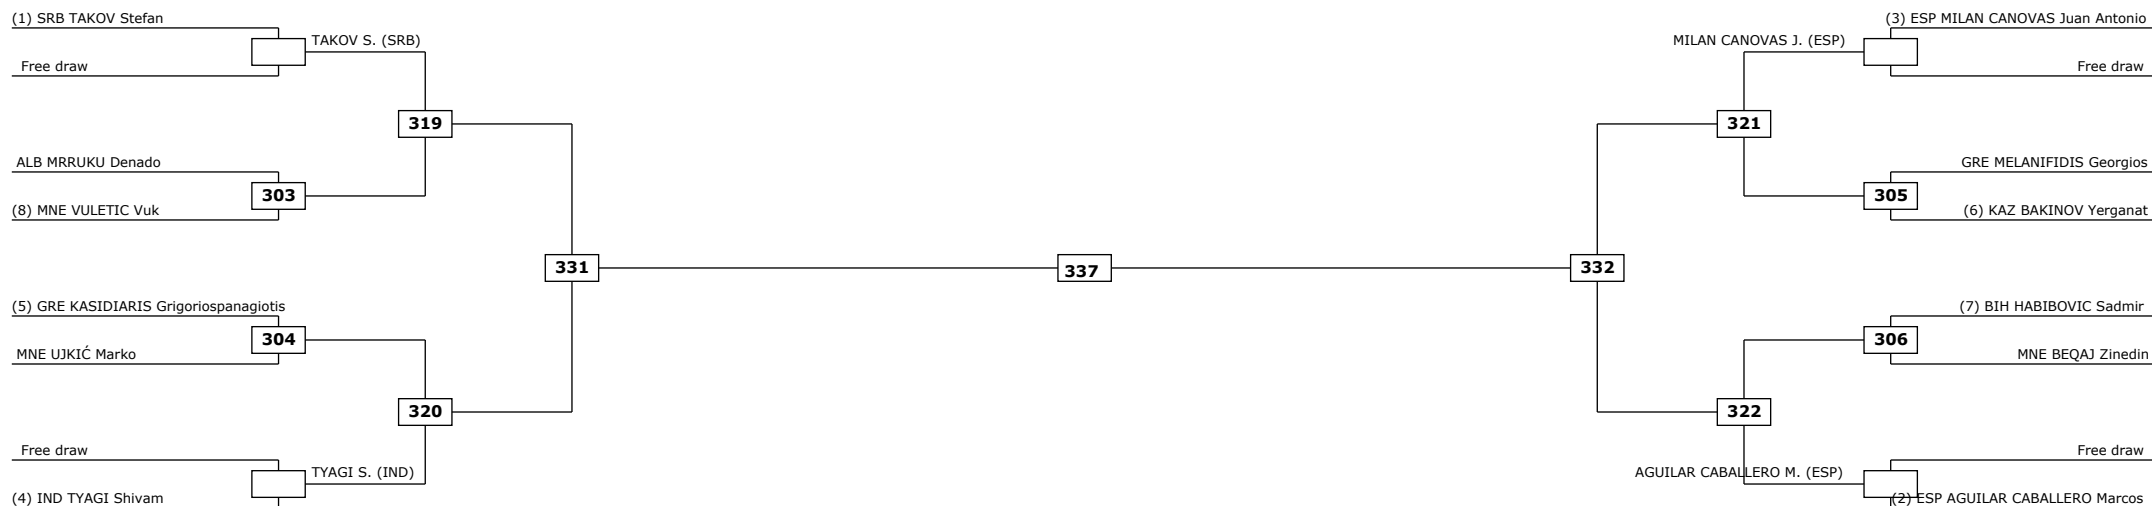

LEGEND

(RSC) Win by Referee stop the contest
(PTF) Win by final score

(WDR) Win by Withdrawal
(DSQ) Win by Disqualification

(DQB) Win by Disqualification for unspo
R: Round

Classification

Classification

Classification