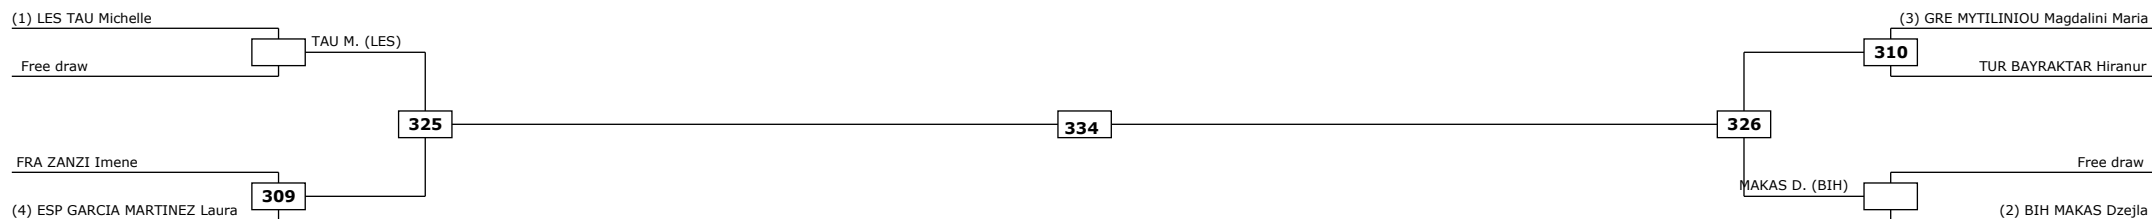

LEGEND

(RSC) Win by Referee stop the contest
(PTF) Win by final score

(WDR) Win by Withdrawal
(DSQ) Win by Disqualification

(DQB) Win by Disqualification for unspo
R: Round

Classification

Classification

Classification

Classification

Classification

Classification

Classification

Classification

LEGEND

(RSC) Win by Referee stop the contest
 (PTF) Win by final score

(WDR) Win by Withdrawal
 (DSQ) Win by Disqualification