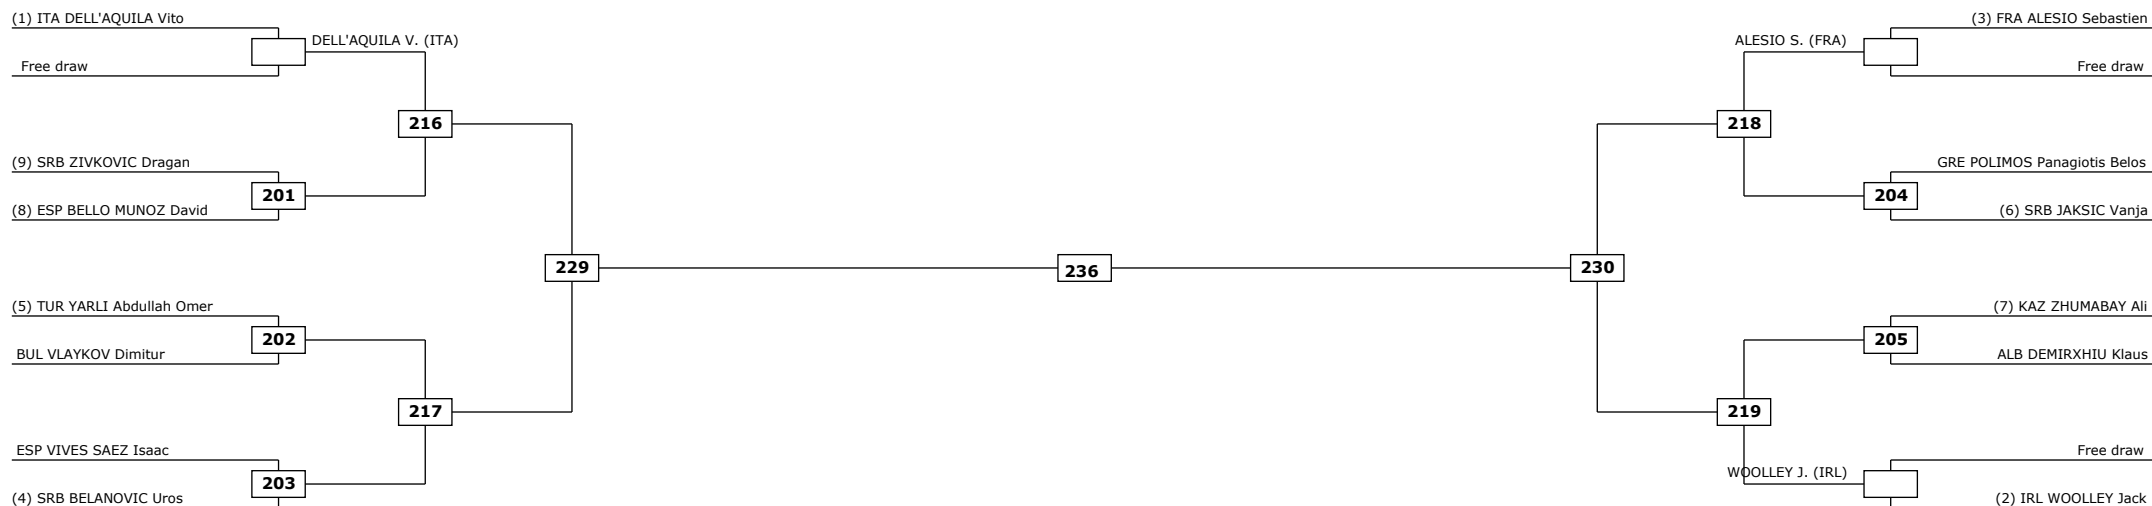

Classification

Classification

LEGEND

(RSC) Win by Referee stop the contest
(PTF) Win by final score

(WDR) Win by Withdrawal
(DSQ) Win by Disqualification

(DQB) Win by Disqualification for unspo
R: Round

Classification

LEGEND

(RSC) Win by Referee stop the contest
(PTF) Win by final score

(WDR) Win by Withdrawal
(DSQ) Win by Disqualification

(DQB) Win by Disqualification for unspo
R: Round

Classification

Classification

Classification

Classification

Classification

Classification

Classification

Classification

LEGEND

(RSC) Win by Referee stop the contest
 (PTF) Win by final score

(WDR) Win by Withdrawal
 (DSQ) Win by Disqualification